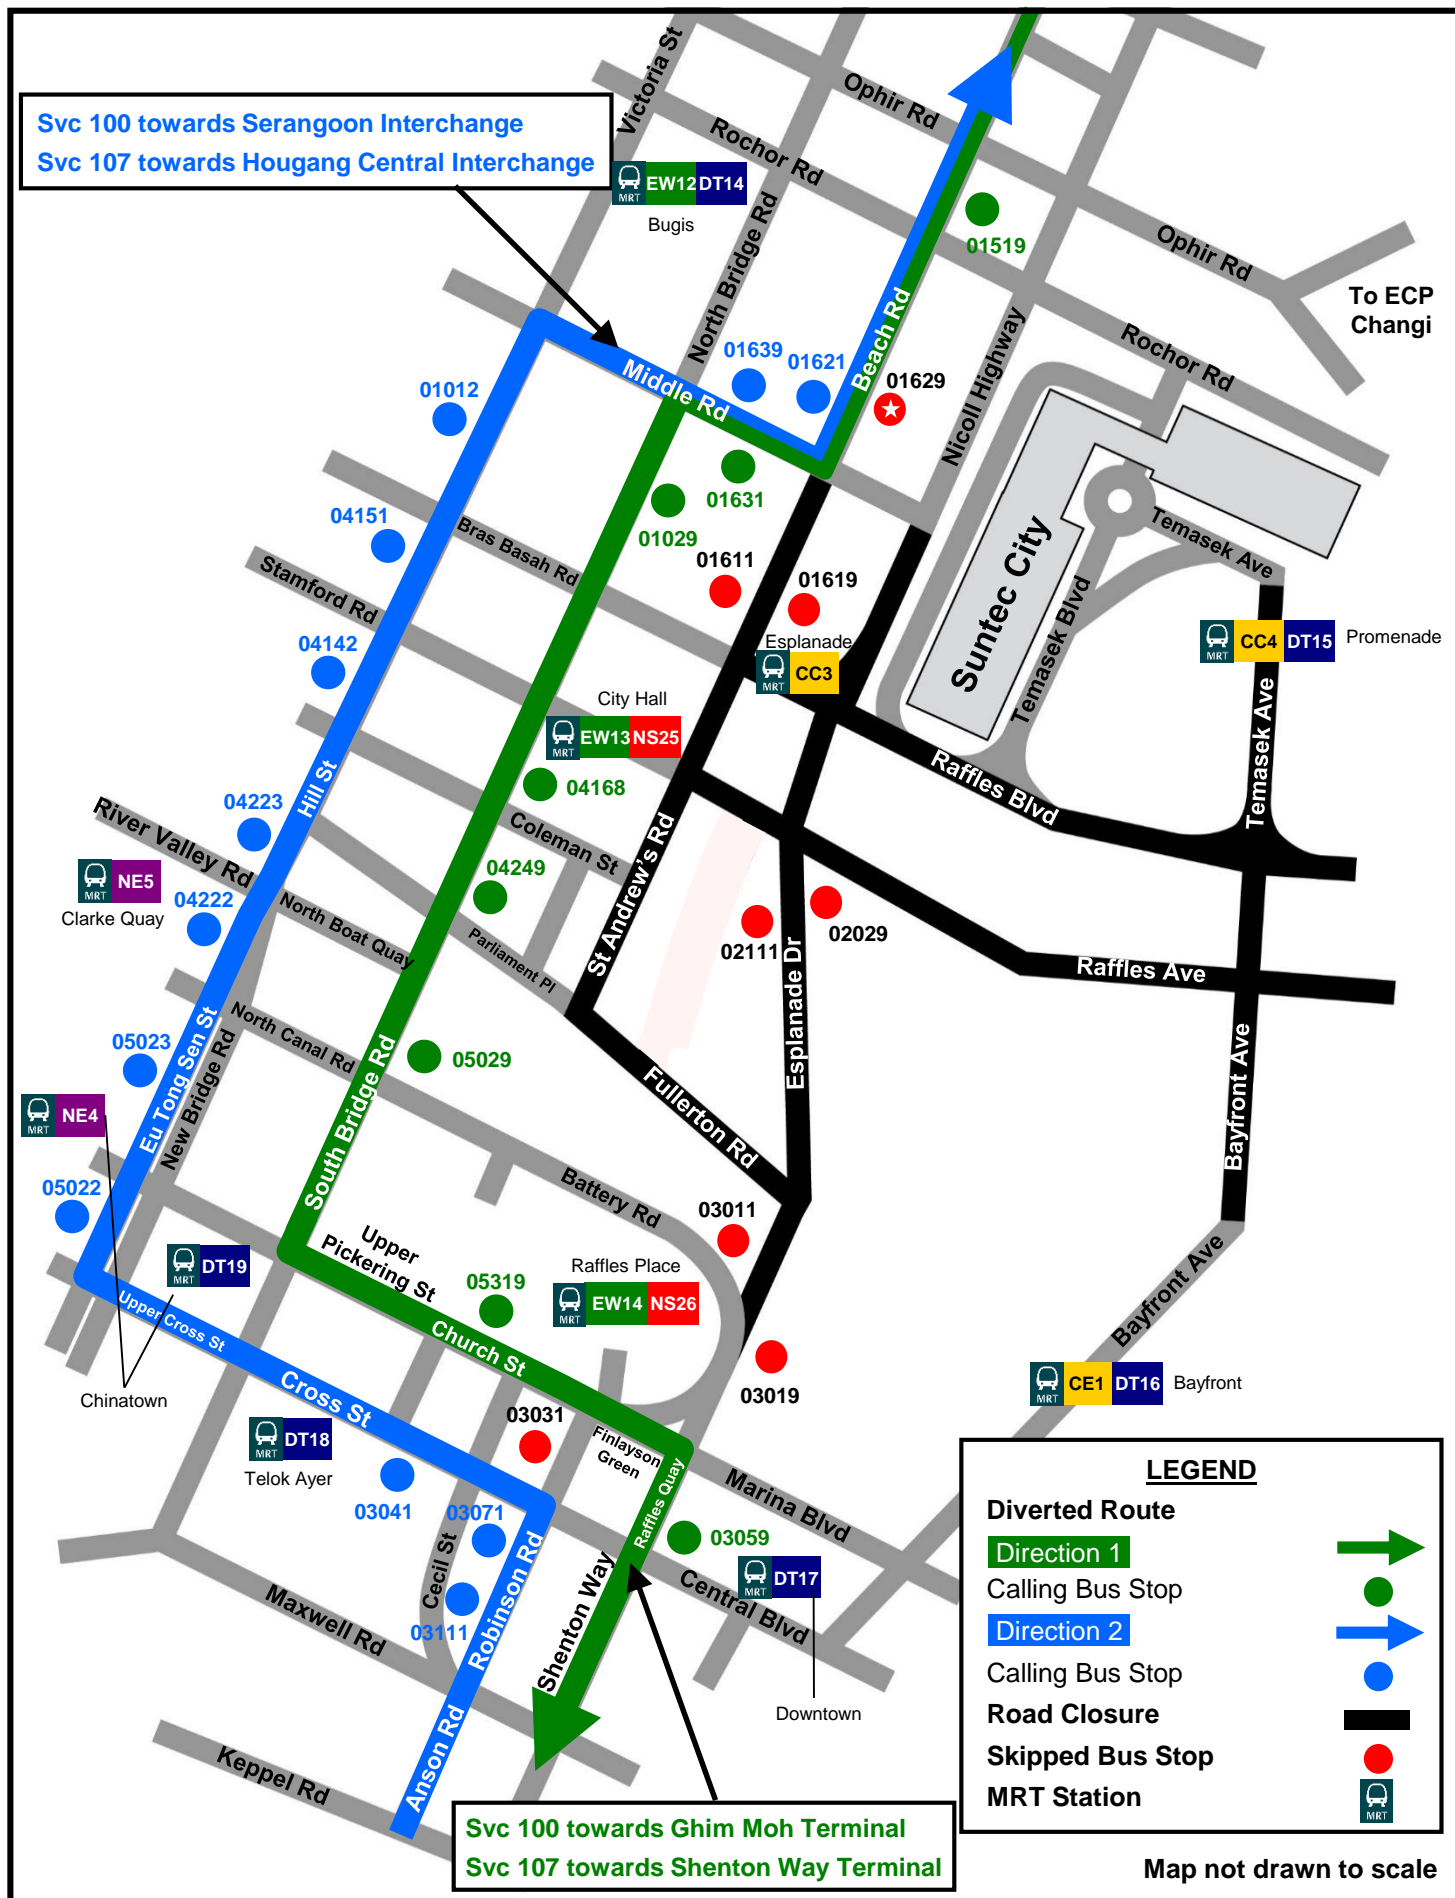

TEMPORARY ROUTE DIVERSION

巴士路线暂时改道 Lencongan Laluan Sementara தற்காலிக மாற்றுப்பாதை

2022 Formula One™ Singapore Grand Prix

100 & 107

Tuesday, 27 September to
Monday, 3 October 2022

Due to road closures for the event, these services will be temporarily diverted, resulting in some bus stops being skipped along their regular routes. They will temporarily call at new bus stops along their diverted routes.

活动期间，由于受道路关闭的影响，这些巴士路线将暂时改道。巴士不会在原本路线的部分巴士站停站，而会在改道路线的新巴士站停站。

Akibat penutupan jalan bagi acara tersebut, perkhidmatan akan dipesongkan buat sementara waktu, menyebabkan bas terpaksa melangkau beberapa perhentian bus di sepanjang laluan sedia ada. Ia akan berhenti di beberapa perhentian bus baru di sepanjang laluan yang dipesongkan.

Skipped Bus Stops: 27 Sep – 3 Oct

Esplanade Drive
● 02111 Esplanade Bridge

Skipped Bus Stops: 28 Sep - 3 Oct (whole day unless otherwise stated)

Beach Road
★ 01629 Shaw Towers
On 3 Oct, bus services will skip this bus stop from 5.30am till 10am and 5pm till 8.30pm. From 28 Sep to 2 Oct, this bus stop will not be affected.

Calling Bus Stops: 28 Sep - 3 Oct

Direction 1

Beach Road
● 01519 The Gateway
Existing bus stop for Svcs 100 and 107.

Middle Road
● 01631 After Beach Road

North Bridge Road
● 01029 Opposite National Library
● 04168 After City Hall Station Exit B
● 04249 Opposite The Treasury